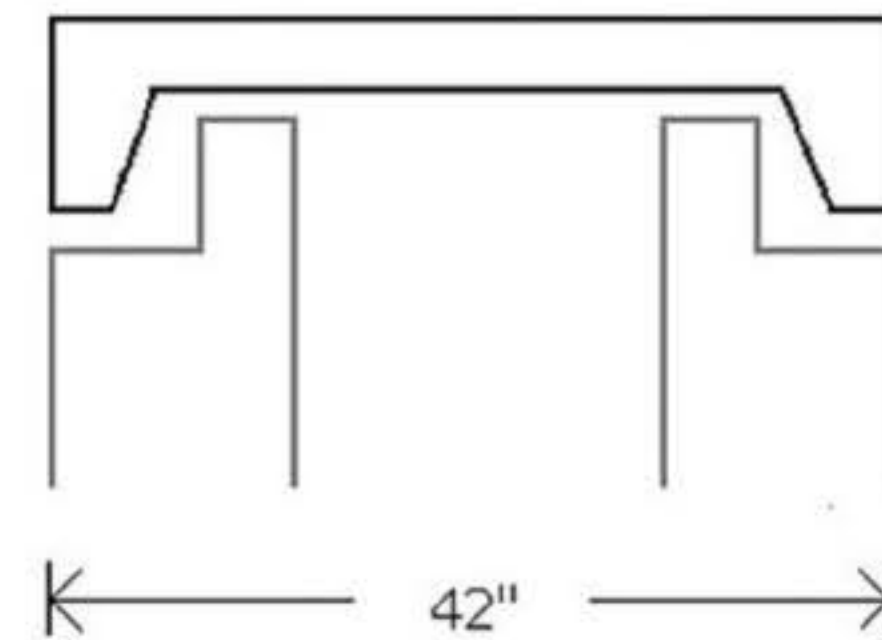

Do you need a sanitary lid or a plain lid?

SANITARY LID